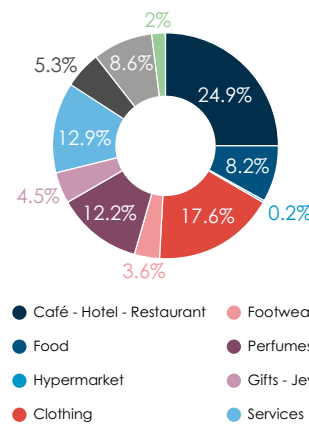

Distribution of activities

Bordeaux City centre (2022)