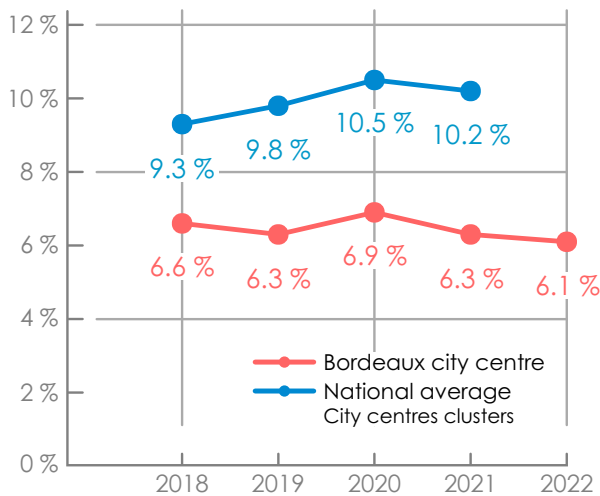

History of the vacancy rate