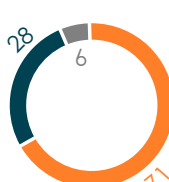

% Retailers

2021 **27.7 %**  2022 **26.7 %**

Socio-demographic statistics (*)

186.916 inhabitants Statbel 2021

Unemployment rate : **14.3 %**

Statbel 2019

(*) Brussels District

Vacancy rate - History

Distribution of activities

Bruxelles : Centre de la ville ~ Brussel : Stadscentrum

Distribution of Retailers by Sites

Shopping streets

Total
1 236
Shops

Anspach Shopping

Total
19
Shops

City 2