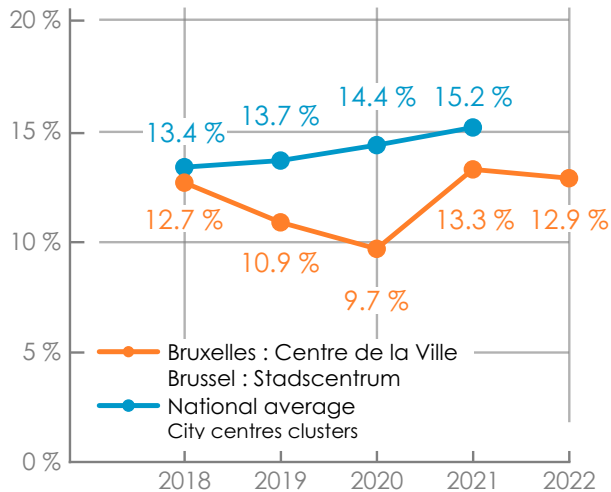

The Mint Brussels

Total Cluster : 1 852 Locations

Codata Method

Field data collections

Distance covered by the data-collector : **42.6 km**

Annual update

Vacancy rate

2021 **13.3 %**  2022 **12.9 %**

% Retailers

2021 **27.7 %**  2022 **26.7 %**

Socio-demographic statistics (*)

186.916 inhabitants Statbel 2021

Unemployment rate : **14.3 %**

Statbel 2019

(*) Brussels District

Vacancy rate - History

Distribution of activities

Bruxelles : Centre de la ville ~ Brussel : Stadscentrum

Distribution of Retailers by Sites

Shopping streets

Total
1 236
Shops

Anspach Shopping

Total
19
Shops

City 2