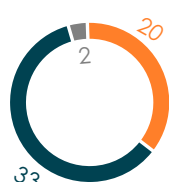

Total
53
Shops

Station Brussel-Centraal