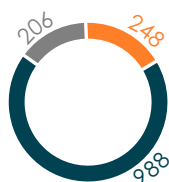

Distribution of Retailers by Sites

Shopping streets

Total
1 236
Shops

Anspach Shopping