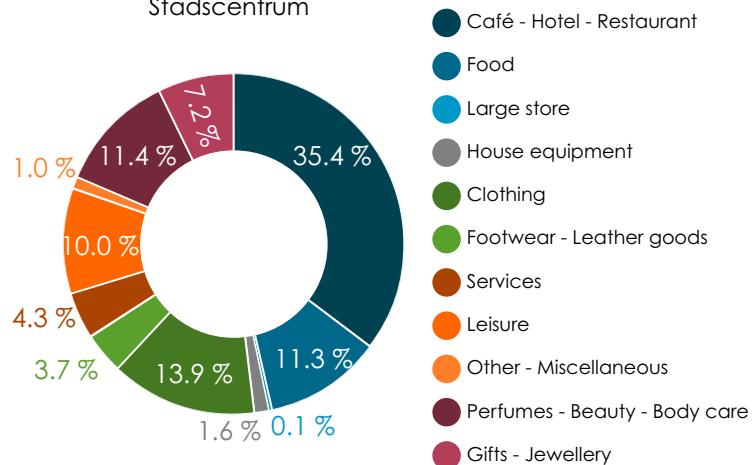

The Mint Brussels

Total Cluster : 1 852 Locations

Codata Method

Field data collections

Distance covered by the data-collector : **42.6 km**

Annual update

Vacancy rate

2021 **13.3 %**  2022 **12.9 %**

% Retailers

2021 **27.7 %**  2022 **26.7 %**

Socio-demographic statistics (*)

186.916 inhabitants Statbel 2021

Unemployment rate : **14.3 %**

Statbel 2019

(*) Brussels District

Vacancy rate - History

Distribution of activities

Bruxelles : Centre de la ville ~ Brussel : Stadscentrum

Distribution of Retailers by Sites

Shopping streets

Total
1 236
Shops

Anspach Shopping

Total
19
Shops

City 2