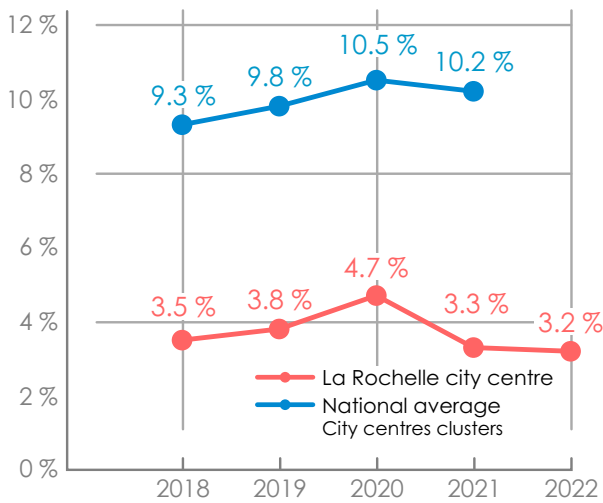

History of the vacancy rate