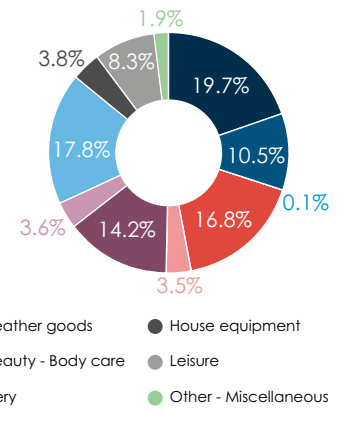

### Socio-demographic statistics (\*)

**75 735** inhabitants Insee 2020

Unemployment rate: **20.0 %** Insee 2020

(\*)La Rochelle Commune/Municipality

### History of the vacancy rate

### Distribution of activities

La Rochelle city centre (2022)

National average City centres (2021)

### Activities: evolution of the top 5