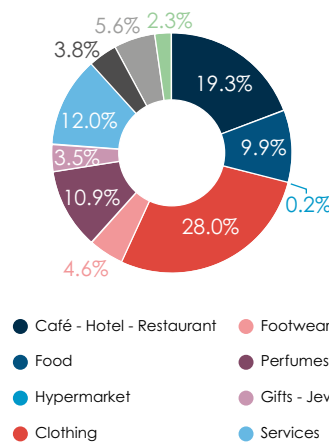

### Socio-demographic statistics (\*)

**75 735** inhabitants Insee 2020

Unemployment rate: **20.0 %** Insee 2020

(\*)La Rochelle Commune/Municipality

### History of the vacancy rate

### Distribution of activities

La Rochelle city centre (2022)

National average City centres (2021)