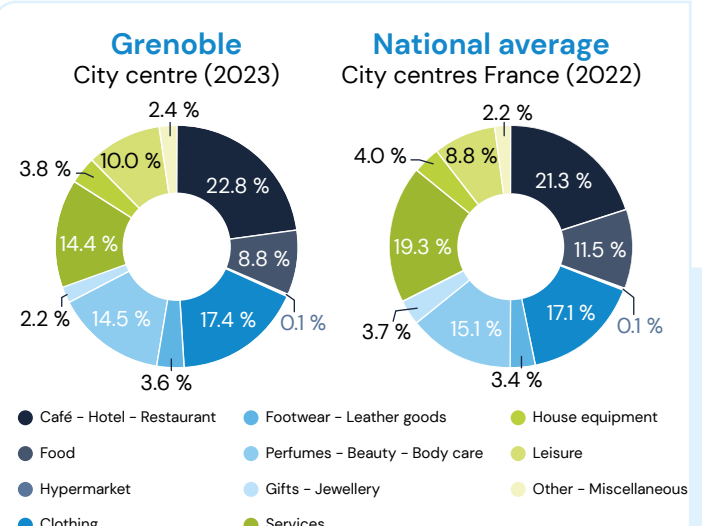

Grenoble city centre

Shopping street
+
La Caserne de Bonne
(shopping centre)
+
La Galerie Casino K'store
(shopping centre)
=
1 294 locations

Codata Method

- **On-site** data collections
- Distance covered by the data-collector: **36 km**
- **Annual** update
- Detailed **plans**
- Exhaustive within **Codata perimeters**

Vacancy rate

2022 2023
9.8 % **11.8 %**

% Retailers

2022 2023
36.0 % **35.2 %**

Socio-demographic statistics ⁽¹⁾

158 199 inhabitants ⁽²⁾

Unemployment rate: **15.0 % ⁽²⁾**

⁽¹⁾ Grenoble commune

⁽²⁾ INSEE Publication 2022 - Year 2019

History of the vacancy rate

Distribution of activities

Top 5 activities: number of shops

Codata perimeters can be modified from year to year according to the evolution of the commercial structure of studied sites.