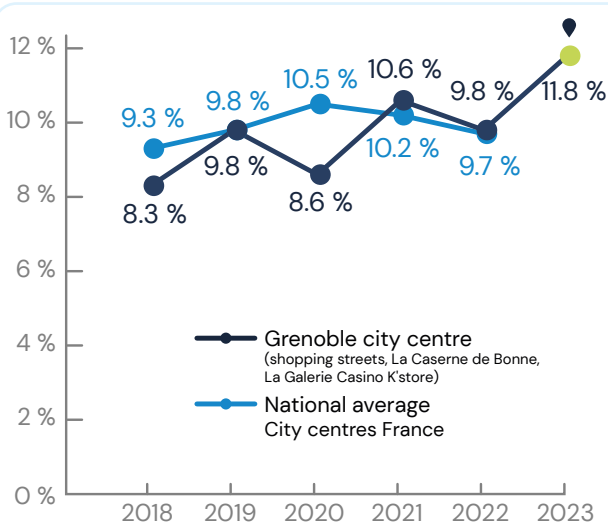

Grenoble city centre

Shopping street
+
La Caserne de Bonne
(shopping centre)
+
La Galerie Casino K'store
(shopping centre)
=
1 294 locations

Codata Method

- **On-site** data collections
- Distance covered by the data-collector: **36 km**
- **Annual** update
- Detailed **plans**
- Exhaustive within **Codata perimeters**

Vacancy rate

2022 2023
9.8 % **11.8 %**

% Retailers

2022 2023
36.0 % **35.2 %**

Socio-demographic statistics ⁽¹⁾

158 199 inhabitants ⁽²⁾

Unemployment rate: **15.0 % ⁽²⁾**

⁽¹⁾ Grenoble commune

⁽²⁾ INSEE Publication 2022 - Year 2019

History of the vacancy rate

Distribution of activities

Top 5 activities: number of shops

Codata perimeters can be modified from year to year according to the evolution of the commercial structure of studied sites.